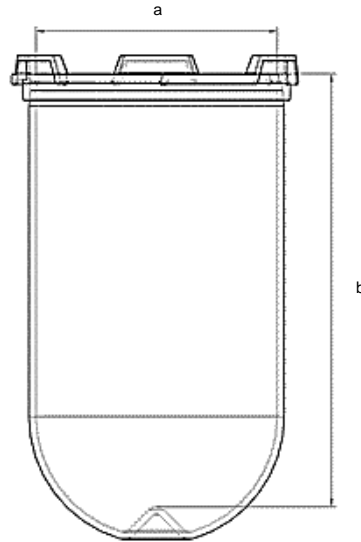

Part 1 Liter Vessel inactinic brown
Part Number 14537-02
Serial Number 98198 - 100116

			Tolerances	
Dimensions	Vessel	Inside Ø a	102.9 to 105.1 mm	--
		Height b	186.9 mm	± 0.7 mm
		With hemispherical bottom		
Material	Borosilicate glass			