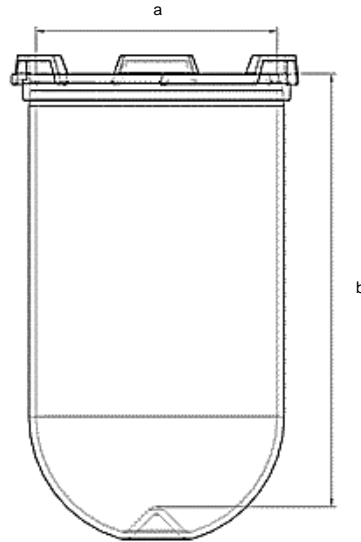

Part 1 Liter Vessel inactinic brown
Part Number 14537-02
Serial Number 100100 - 100101

			Tolerances	
Dimensions	Vessel	Inside Ø a	102.9 to 105.1 mm	--
		Height b	186.9 mm	± 0.7 mm
		With hemispherical bottom		
Material	Borosilicate glass			