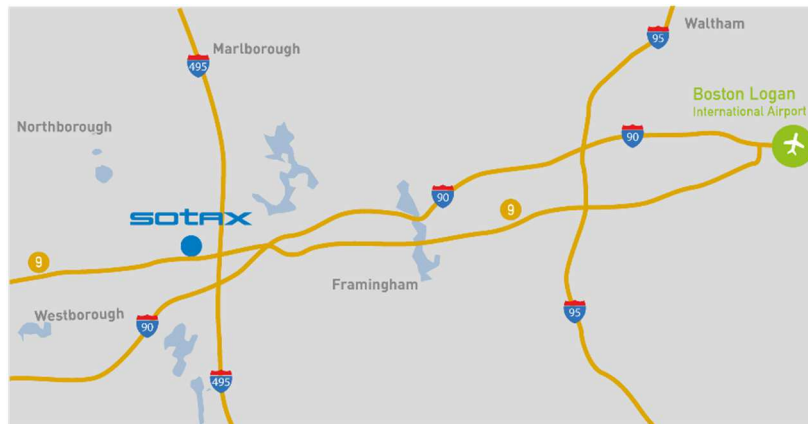

From Logan International Airport/Boston:

(I-90 West- Mass Pike) From the airport, follow the signs to I 90 (or the Mass Pike).

Soon after leaving the airport, you will pass through a tunnel. Continue to follow the signs to I-90 West (Mass Turnpike).

Stay on I-90 (28.6 miles) to Route 495 North (Exit 11A).

Follow Route 495 North 2.7 miles to Exit 23B to merge onto Rte 9 West.

After 1 mile, take the Computer Drive Exit. Follow Computer Drive to 2400 Computer Drive.